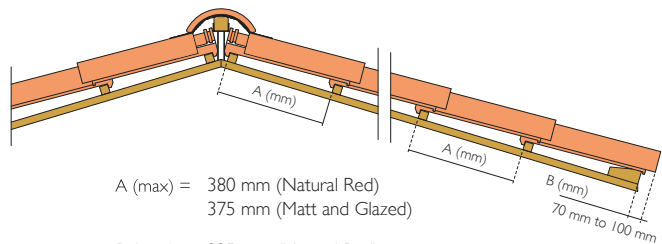

Technical Data

Width & Height	45.1 cm x 27.1 cm (45.6 cm x 27.3 cm for Natural Red)
Weight	3.9 kg
Batten space	37.5 cm (38 cm for Natural Red)
Tile / sqm	12 pcs
Min Slope Reqmt	20 Degree

**These values are given for information purposes only and may be subject to change*

3 Way

4 Way

Universal Verge

A (max) = 380 mm (Natural Red)
375 mm (Matt and Glazed)

B (max) = 335 mm (Natural Red)
330 mm (Matt and Glazed)

70 mm to 100 mm

Roof System Components for perfect finish, water-tightness and heat reflection