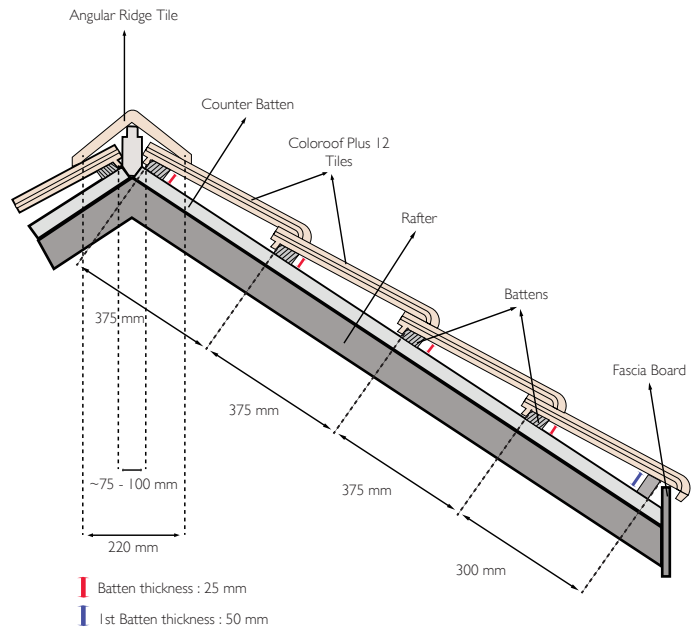

Features

- Double Valley shape
- Variable overlapping
- Straight bonded & Cross bonded installation
- Enhanced water tightness
- Manufactured in H-Cassettes

Technical Data

Width & Height	270 mm x 440 mm
Weight	~ 4 kg
Batten space	320 mm to 375 mm
Tile / sqm	11.9 pcs
Min slope Reqmt	20 Degree

Ridge tile

Ridge End

Ridge End cap

4 - way apex

3 - way apex

Barges

Ventilation tile

Roof System Components for perfect finish, water-tightness and heat reflection