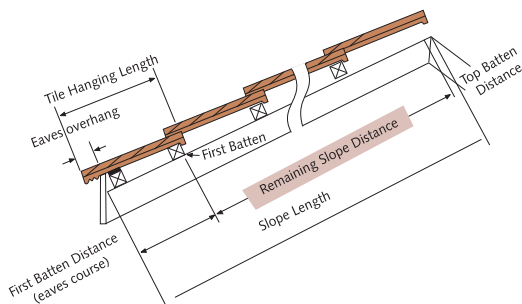

Fittings

- **Ridge and Hips**
Perfect finishing for your roof

Ridge End

Ridge Tile

Hip Starter

3-Way Apex

4-Way Apex

- **Barge**
Aesthetic Way to protect the top of your walls and to safely finish your roof

Barge Tile

Barge End

Roof System Components for perfect finish, water-tightness and skylight

Compact Roll to ventilate ridges and hips

Wakaflex for waterproof abutments

Valley Metal Sheet for water orienteering