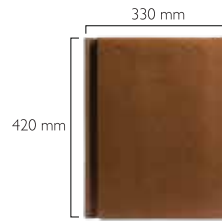

Technical Data

| | |
|-----------------|------------------|
| Width & Height | 330 mm x 420 mm |
| Weight | ~ 5 kg |
| Batten space | 320 mm to 345 mm |
| Tile / sqm | 10 tiles |
| Min slope Reqmt | 25 Degree |

Smooth Orange

Fiery Red

Dark Grey

Woods Green

Absolute Brown

Coverage and unit weight of tiles at various slopes

| Slope (in degrees) | Minimum overlapping | Maximum batten space | Number of tiles | Unit weight |
|--------------------|---------------------|----------------------|-----------------|-------------------|
| >25 and <35 | 100 mm | 320 mm | 0,966 / sq.ft | ± 4,83 kg / sq.ft |
| >35 | 75 mm | 345 mm | 0,890 / sq.ft | ± 4,45 kg / sq.ft |