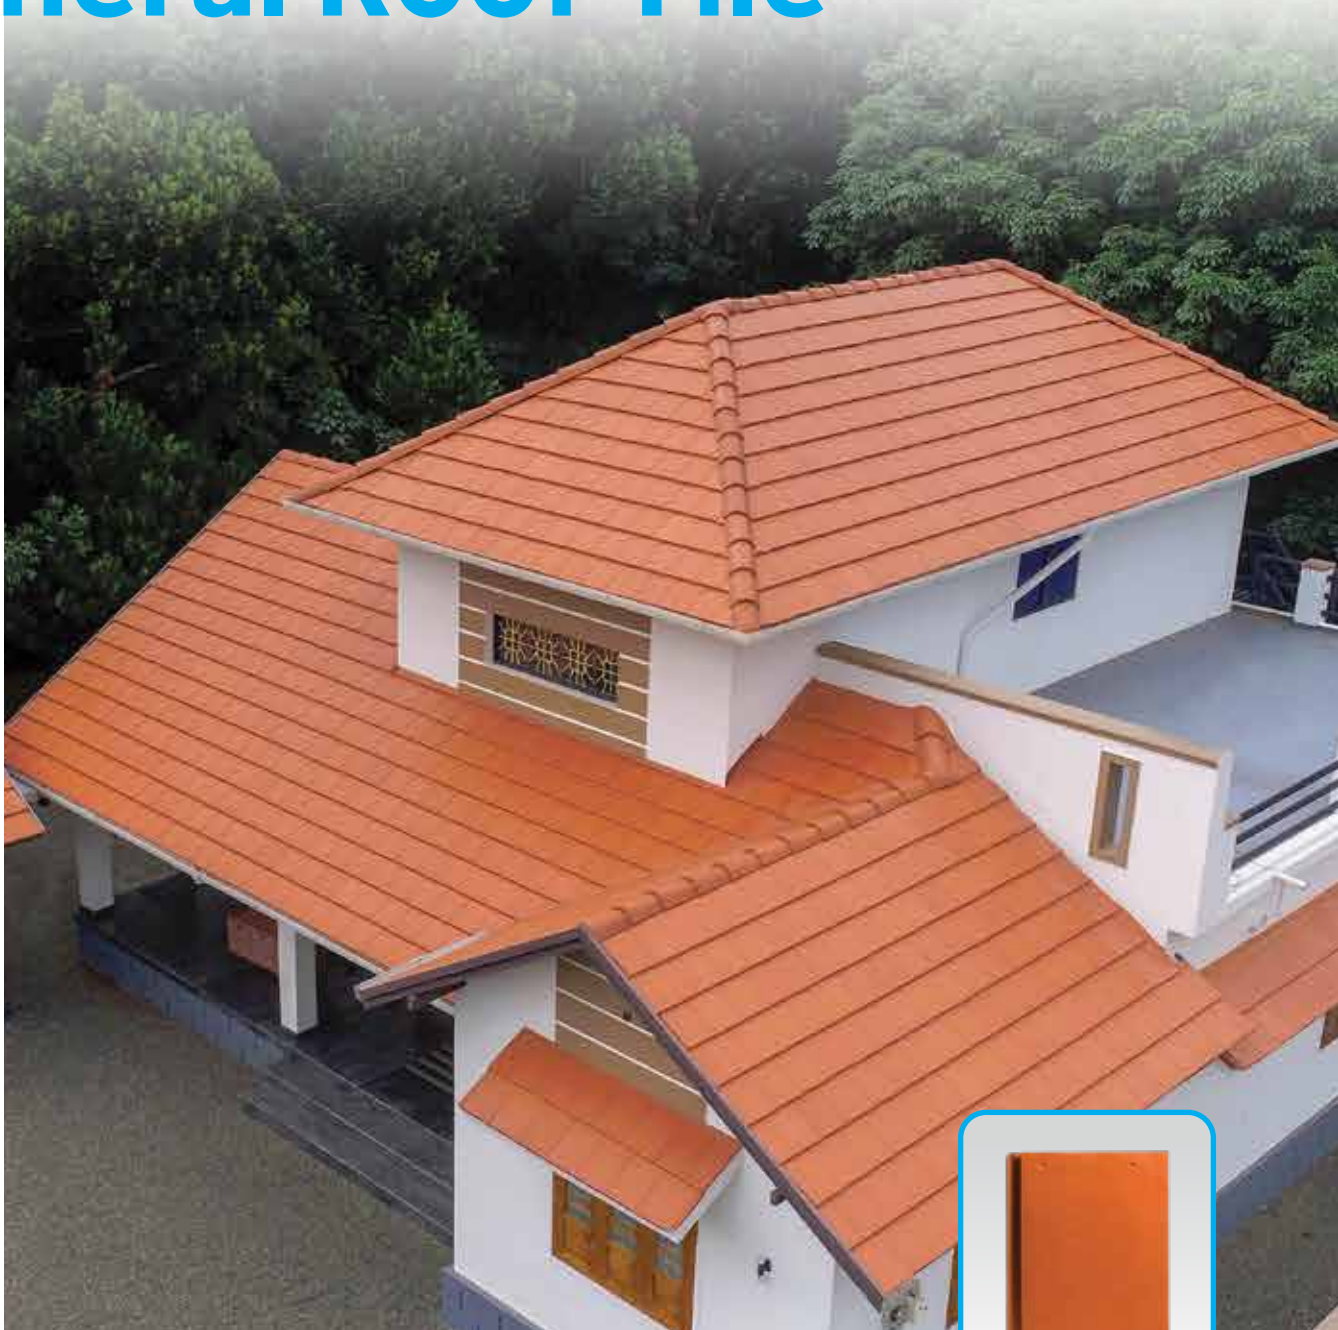

Plano[®] Mineral Roof Tile

BMI **MONIER**

**Timeless Beauty,
Ageless Wonder**

www.monier.in

Features

- Absolute flat surface
- High breaking strength : > 220 kg / cm²
- Low water absorption : < 7 %
- Long-lasting and attractive mono tone colors

Technical Data

| | |
|-----------------|------------------|
| Width & Height | 330 mm x 420 mm |
| Weight | ~ 5 kg |
| Batten space | 320 mm to 345 mm |
| Tile / sqm | 10 tiles |
| Min slope Reqmt | 25 Degree |