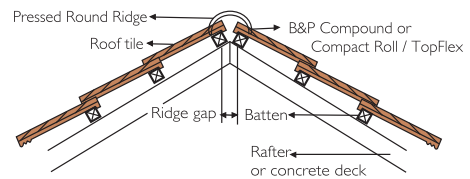

Smooth Orange

Fiery Red

Dark Grey

Woods Green

Absolute Brown

Coverage and unit weight of tiles at various slopes

| Slope (in degrees) | Minimum overlapping | Maximum batten space | Number of tiles | Unit weight |
|--------------------|---------------------|----------------------|-----------------|-------------------|
| >25 and <35 | 100 mm | 320 mm | 0,966 / sq.ft | ± 4,83 kg / sq.ft |
| >35 | 75 mm | 345 mm | 0,890 / sq.ft | ± 4,45 kg / sq.ft |

Fittings

- **Ridge and Hips**
Perfect finishing for your roof

Ridge End

Ridge Tile

Hip Starter

3-Way Apex

4-Way Apex

- **Barge**
Aesthetic Way to protect the top of your walls and to safely finish your roof

Barge Tile

Barge End

Roof System Components for perfect finish, water-tightness and skylight

Compact Roll to ventilate ridges and hips

Wakaflex for waterproof abutments

Valley Metal Sheet for water orienteering