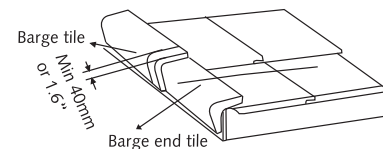

Smooth Orange

Fiery Red

Dark Grey

Woods Green

Absolute Brown

Coverage and unit weight of tiles at various slopes

| Slope (in degrees) | Minimum overlapping | Maximum batten space | Number of tiles | Unit weight |
|--------------------|---------------------|----------------------|-----------------|-------------------|
| >25 and <35 | 100 mm | 320 mm | 0,966 / sq.ft | ± 4,83 kg / sq.ft |
| >35 | 75 mm | 345 mm | 0,890 / sq.ft | ± 4,45 kg / sq.ft |

Fittings

- **Ridge and Hips**
Perfect finishing for your roof

Ridge End

Ridge Tile

Hip Starter

3-Way Apex

4-Way Apex

- **Barge**
Aesthetic Way to protect the top of your walls and to safely finish your roof

Barge Tile

Barge End

Roof System Components for perfect finish, water-tightness and skylight

Compact Roll to ventilate ridges and hips

Wakaflex for waterproof abutments

Valley Metal Sheet for water orienteering