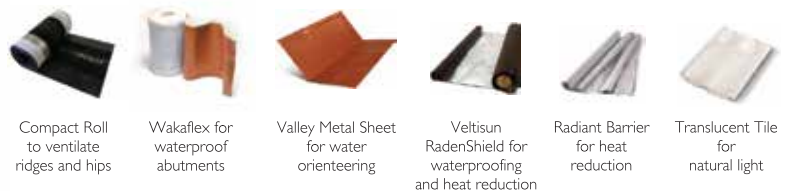

Fittings

- **Ridge and Hips**
Perfect finishing for your roof

- **Barge**
Aesthetic Way to protect the top of your walls and to safely finish your roof

- **Vent Tile**
Brings additional ventilation between tiles and the concrete deck or the underlay

- **Twin Mini Tile**
Mainly for balcony roofs and windows shades coverage - 15 tiles / sq.m

Roof System Components for perfect finish, water-tightness and skylight

The colours shown here are reproduced as close to the original as printing technology allows. For best accuracy on colour selection, refer to actual tile. Date as of 25th June, 2019.