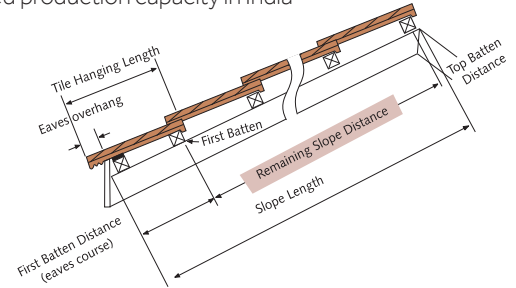

- Dimensional stability and low water absorption
- Three decompression chambers under the tile improves water-tightness at the tile overlapping area
- Low energy consuming manufacturing process
- Unmatched production capacity in India

Technical specifications:

- ~10 tiles/sq m = 0.93 tiles / sq ft
- Minimum slope : 17°
- Unit weight : 4.3 kg
- Maximum batten space : 345 mm
- Straight and Break joint
- Complaint to European standards BS EN490:2004