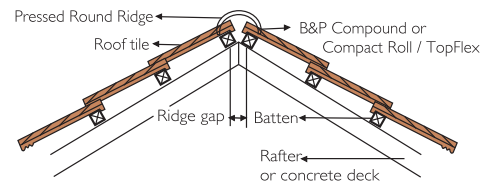

Fittings

- **Ridge and Hips**
Perfect finishing for your roof

- **Barge**
Aesthetic Way to protect the top of your walls and to safely finish your roof

- **Vent Tile**
Brings additional ventilation between tiles and the concrete deck or the underlay

- **Twin Mini Tile**
Mainly for balcony roofs and windows shades coverage - 15 tiles / sq.m

Roof System Components for perfect finish, water-tightness and skylight

The colours shown here are reproduced as close to the original as printing technology allows. For best accuracy on colour selection, refer to actual tile. Date as of 25th June, 2019.