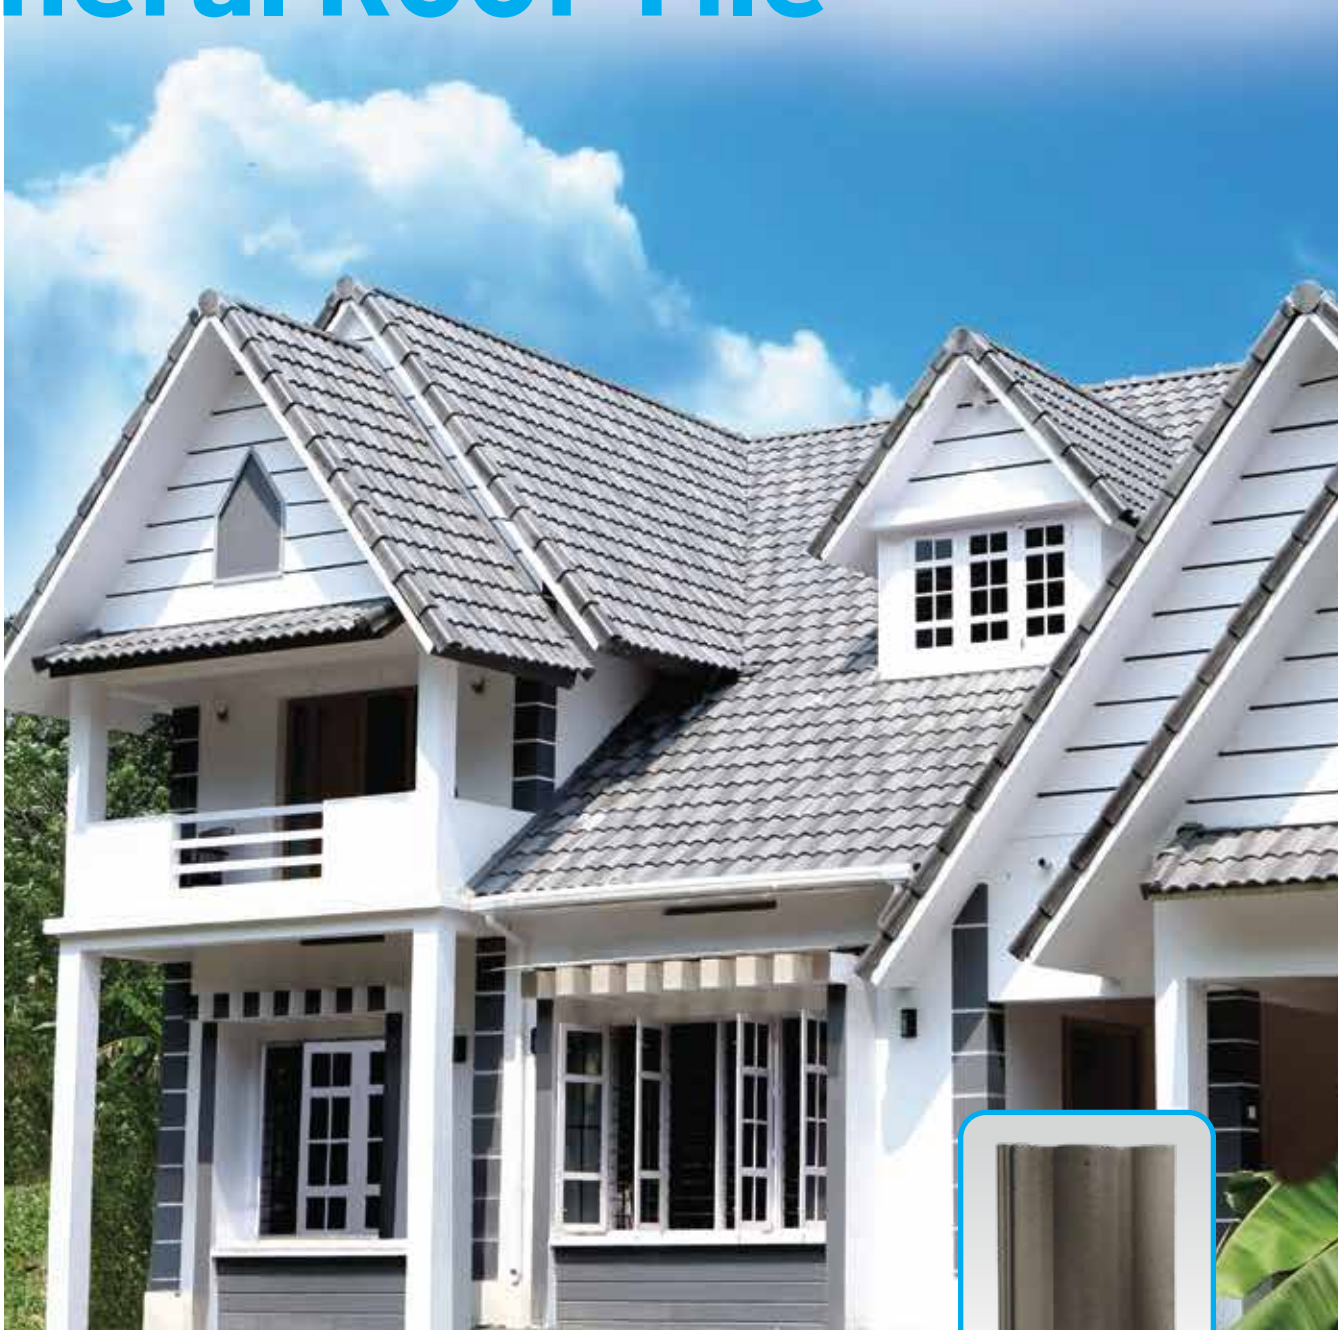

Elabana[®] Mineral Roof Tile

BMI **MONIER**

Long-lasting beauty
that the world prefers

www.monier.in

Advantages over other roofing tiles:

- Easy installation
- Double grooved tiles with variable overlap
- Wide range of long-lasting plain and double-tone colours
- Complete range of fittings
- High breaking strength

- Dimensional stability and low water absorption
- Three decompression chambers under the tile improves water-tightness at the tile overlapping area
- Low energy consuming manufacturing process
- Unmatched production capacity in India