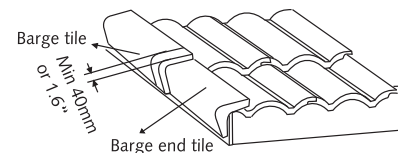

Coverage and unit weight of tiles at various slopes

Slope (in degrees)	Minimum overlapping	Maximum batten space	Number of tiles	Unit weight
>17 and <27	100 mm	320 mm	0.966 / sq ft	± 4 kg / sq ft
>27	75 mm	345 mm	0.89 / sq ft	± 3.7 kg / sq ft

Fittings

- **Ridge and Hips**
Perfect finishing for your roof

- **Barge**
Aesthetic Way to protect the top of your walls and to safely finish your roof

- **Vent Tile**
Brings additional ventilation between tiles and the concrete deck or the underlay

- **Twin Mini Tile**
Mainly for balcony roofs and windows shades coverage - 15 tiles / sq.m

Roof System Components for perfect finish, water-tightness and skylight

The colours shown here are reproduced as close to the original as printing technology allows. For best accuracy on colour selection, refer to actual tile. Date as of 25th June, 2019.