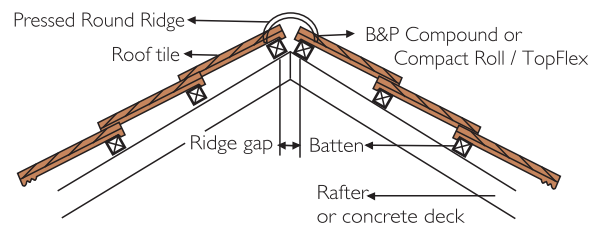

ROMANA LIGHT

LIGHT WEIGHT MINERAL ROOF TILES

Features

- Light weight & Stylish design
- Easy to Install
- High breaking strength
- Low water absorption
- Durable and attractive colours

Technical Data

Width & Height	330 mm x 420 mm
Weight / tile	3.3 kg
Batten space	345 mm
Tile / sqm	9.7 pcs
Min slope Reqmt	17°

Coverage and unit weight of tiles at various slopes

Slope (in degrees)	Minimum overlapping	Maximum batten space	Coverage	Weight
>27°	75 mm	345 mm	0.890 / sq ft	+ 2.94 kg / sq ft
>17° - <27°	100 mm	320 mm	0.966 / sq ft	+ 3.19 kg / sq ft

Fittings

Roof System Components for perfect finish, water-tightness and skylight

The colours shown here are reproduced as close to the original as printing technology allows. For best accuracy on colour selection, refer to actual tile. Date as of 25th March 2019.

Visit our exclusive showroom and orientation center,
Monier Roofing Pvt Ltd.
143/C3, Bommasandra industrial area, 1st phase, Bangalore - 560099
Tel : 080 41658016 / 27, Mob: +91 90191 10303, +91 96866 63013
Email : contact.india@bmgigroup.com, www.monier.in

Monier exclusive showroom at
Kochi : near Oberon mall, Bypass road, Kochi, Kerala.
Mob : +91 98477 93391, +91 98957 77355

- www.facebook.com/monier.india
- www.twitter.com/monierroofing
- 90191 10303

Authorized Roofing Partner