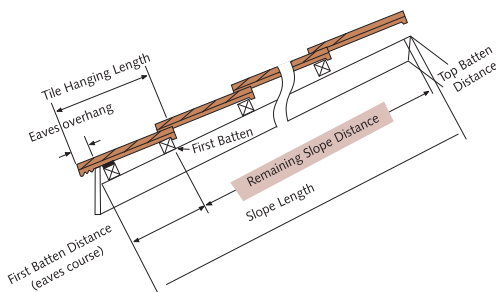

ROMANA LIGHT

LIGHT WEIGHT MINERAL ROOF TILES

Features

- Light weight & Stylish design
- Easy to Install
- High breaking strength
- Low water absorption
- Durable and attractive colours

Technical Data

Width & Height	330 mm x 420 mm
Weight / tile	3.3 kg
Batten space	345 mm
Tile / sqm	9.7 pcs
Min slope Reqmt	17°

Coverage and unit weight of tiles at various slopes

Slope (in degrees)	Minimum overlapping	Maximum batten space	Coverage	Weight
>27°	75 mm	345 mm	0.890 / sq ft	+ 2.94 kg / sq ft
>17° - <27°	100 mm	320 mm	0.966 / sq ft	+ 3.19 kg / sq ft

Fittings

Roof System Components for perfect finish, water-tightness and skylight

The colours shown here are reproduced as close to the original as printing technology allows. For best accuracy on colour selection, refer to actual tile. Date as of 25th March 2019.

Visit our exclusive showroom and orientation center,
Monier Roofing Pvt Ltd.
143/C3, Bommasandra industrial area, 1st phase, Bangalore - 560099
Tel : 080 41658016 / 27, Mob: +91 90191 10303, +91 96866 63013
Email : contact.india@bmgigroup.com, www.monier.in

Monier exclusive showroom at
Kochi : near Oberon mall, Bypass road, Kochi, Kerala.
Mob : +91 98477 93391, +91 98957 77355

- www.facebook.com/monier.india
- www.twitter.com/monierroofing
- 90191 10303

Authorized Roofing Partner