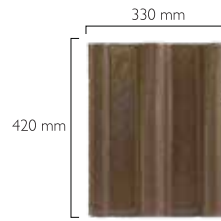

## Technical Data

Width & Height	330 mm x 420 mm
Weight / tile	3.3 kg
Batten space	345 mm
Tile / sqm	9.7 pcs
Min slope Reqmt	17°

Red

Dark Grey

Russet Brown

Deep Brown

Graphite