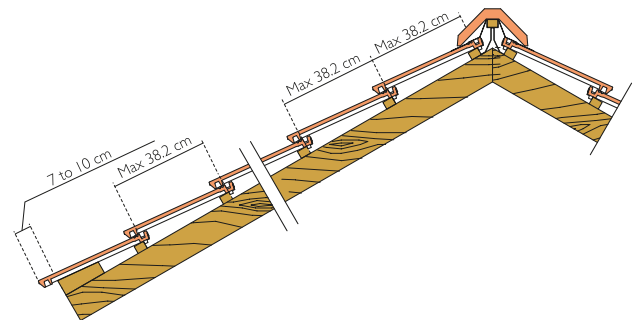

Technical Data

Width & Height	283 mm x 454 mm
Weight	~ 4.6 kg
Batten space	382 mm (max)
Tile / sqm	11 pcs
Min slope Reqmt	20 Degree

Standard Colours

Natural Red

Grey

Brown

Blackish Grey

New Colours

3 Way

Ventilation Tile

Roof System Components for perfect finish, water-tightness and heat reflection

Compact Roll to ventilate ridges and hips

Wakaflex for waterproof abutments

Valley Metal Sheet for water orienteering