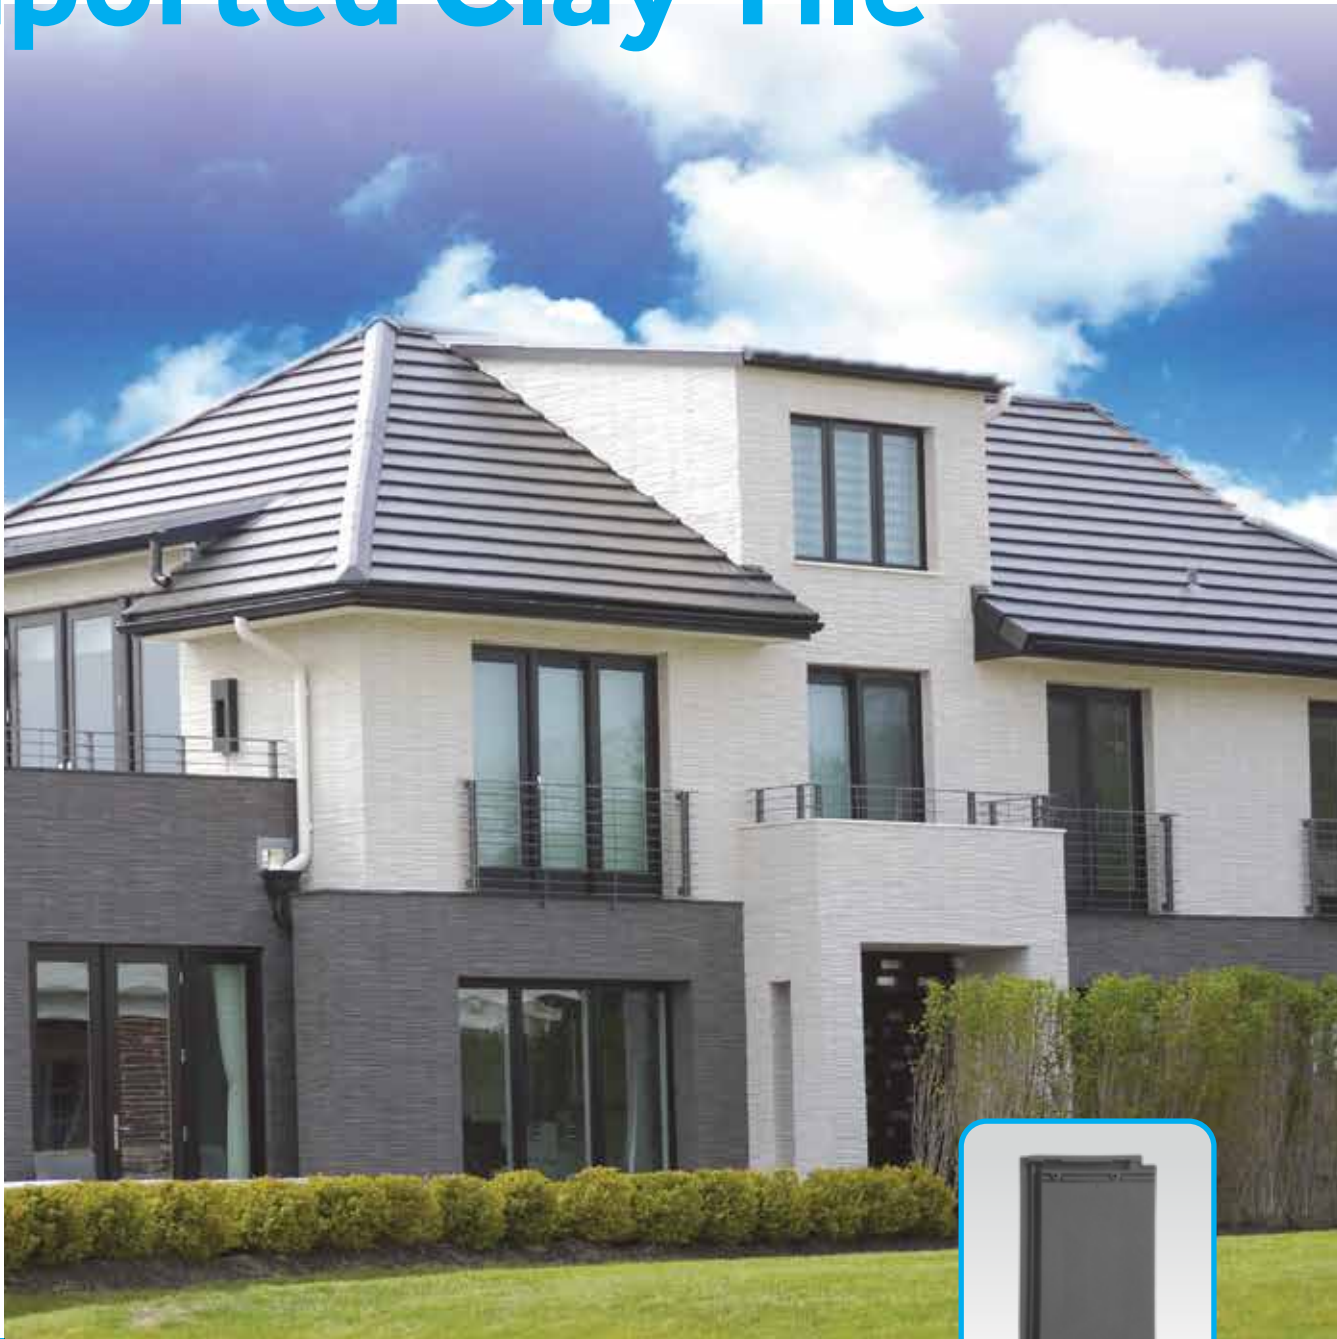

Plana Imported Clay Tile

Grey

BMI **MONIER**

The innovative,
contemporary roof tile

www.monier.in

Features

- Weatherproof and perfect finish
- Deep interlock for water tightness
- Contemporary design
- State-of-the-art manufacturing technology